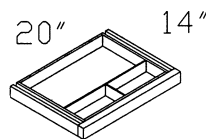

**DA-12048T 1-1/2" TOP**  
Executive Racetrack Conference Table

**DA-RUTRT L/R**  
Reception Unit W/Transaction Return Top

**DA-42BO**  
Bookcase 42"H

**DA-VB**  
Presentation Board

**DA-RU L/R**  
Reception Unit

**DA-4200T 1-1/2" TOP**  
Executive Round Table

**DA-WKS**  
Wood Keyboard Slide

**DA-2424T**  
End Table

**DA-4800T 1-1/2" TOP**  
Executive Round Table

**DA-CD**  
Center Drawer

**DA-2448T**  
Coffee Table