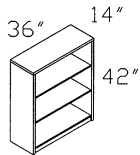

**DA-9642T 1-1/2" TOP**  
Executive Racetrack Conference Table

**CHAIR-02 MAPLE**  
(Matches the Maple Finish of Diamond Collection) Black Fabric Seat standard  
O.D. 23"W X 23" D x 32-1/2" H

**DA-70BO**  
Bookcase 70"H

**DA-12048T 1-1/2" TOP**  
Executive Racetrack Conference Table

**DA-RUTRT L/R**  
Reception Unit W/Transaction Return Top

**DA-42BO**  
Bookcase 42"H

**DA-VB**  
Presentation Board

**DA-RU L/R**  
Reception Unit