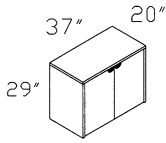

**DA-EUBTLF L/R**  
'U' W/Bow Top W/Credenza  
Lateral File-Left or Right

**DA-7014H**  
Hutch W/Doors

**DA-7220CR**  
Kneespace Credenza

**DA-EL L/R**  
Executive 'L' -Left or Right

**DA-EU6630 L/R**  
Executive 'U' -Left or Right

**DA-3614H**  
Open Hutch

**DA-6620CR**  
Kneespace Credenza

**DA-ELBT L/R**  
'L' W/Bow Top-Left or Right

**DA-EU L/R**  
Executive 'U' -Left or Right

**DA-3720LF**  
Lateral File

**DA-3720TDC**  
Two Door Cabinet

**DA-9642T 1-1/2" TOP**  
Executive Racetrack Conference Table

**CHAIR-02 MAPLE**  
(Matches the Maple Finish of Diamond Collection) Black Fabric Seat standard  
O.D. 23"W X 23" D x 32-1/2" H

**DA-70BO**  
Bookcase 70"H