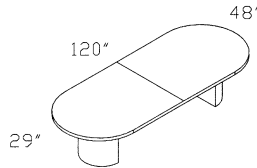

**DA-3614H**  
Open Hutch

**DA-6620CR**  
Kneespace Credenza

**DA-ELBT L/R**  
'L' W/Bow Top-Left or Right

**DA-EU L/R**  
Executive 'U' -Left or Right

**DA-3720LF**  
Lateral File

**DA-3720TDC**  
Two Door Cabinet

**DA-9642T 1-1/2" TOP**  
Executive Racetrack Conference Table

**CHAIR-02 MAPLE**  
(Matches the Maple Finish of Diamond Collection) Black Fabric Seat standard  
O.D. 23"W X 23" D x 32-1/2" H

**DA-70BO**  
Bookcase 70"H