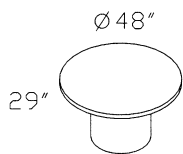

DA-4800T 1-1/2" TOP
Executive Round Table