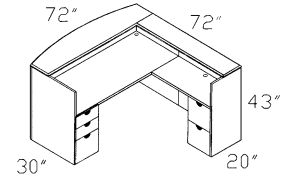

DA-RUTRT L/R
Reception Unit W/Transaction Return Top