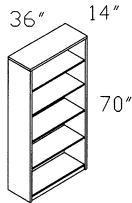

**DA-EUBTLF L/R**  
'U' W/Bow Top W/Credenza  
Lateral File-Left or Right

**DA-7014H**  
Hutch W/Doors

**DA-7220CR**  
Kneespace Credenza

**DA-EL L/R**  
Executive 'L' -Left or Right

**DA-EU6630 L/R**  
Executive 'U' -Left or Right

**DA-3614H**  
Open Hutch

**DA-6620CR**  
Kneespace Credenza

**DA-ELBT L/R**  
'L' W/Bow Top-Left or Right

**DA-EU L/R**  
Executive 'U' -Left or Right

**DA-3720LF**  
Lateral File

**DA-3720TDC**  
Two Door Cabinet

**DA-9642T 1-1/2" TOP**  
Executive Racetrack Conference Table

**CHAIR-02 MAPLE**  
(Matches the Maple Finish of Diamond Collection) Black Fabric Seat standard  
O.D. 23"W X 23" D x 32-1/2" H

**DA-70BO**  
Bookcase 70"H