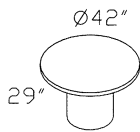

**DA-9642T 1-1/2" TOP**  
Executive Racetrack Conference Table

**CHAIR-02 MAPLE**  
(Matches the Maple Finish of Diamond Collection) Black Fabric Seat standard  
O.D. 23"W X 23" D x 32-1/2" H

**DA-70BO**  
Bookcase 70"H

**DA-12048T 1-1/2" TOP**  
Executive Racetrack Conference Table

**DA-RUTRT L/R**  
Reception Unit W/Transaction Return Top

**DA-42BO**  
Bookcase 42"H

**DA-VB**  
Presentation Board

**DA-RU L/R**  
Reception Unit