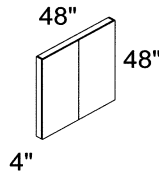

**DA-9642T 1-1/2" TOP**  
Executive Racetrack Conference Table

**CHAIR-02 MAPLE**  
(Matches the Maple Finish of Diamond Collection) Black Fabric Seat standard  
O.D. 23"W X 23" D x 32-1/2" H

**DA-70BO**  
Bookcase 70"H

**DA-12048T 1-1/2" TOP**  
Executive Racetrack Conference Table

**DA-RUTRT L/R**  
Reception Unit W/Transaction Return Top

**DA-42BO**  
Bookcase 42"H

**DA-VB**  
Presentation Board

**DA-RU L/R**  
Reception Unit