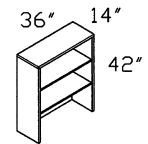

**DA-7220LC**  
Lateral File Credenza

**DA-EUBT L/R**  
'U' W/Bow Top-Left or Right

**DA-EUBUL L/R**  
'U' W/Bullet Top-Left or Right

**DA-6630DP**  
Double Pedestal Desk

**DA-EL6630 L/R**  
Executive 'L' -Left or Right

**DA-EUBTLF L/R**  
'U' W/Bow Top W/Credenza  
Lateral File-Left or Right

**DA-7014H**  
Hutch W/Doors

**DA-7220CR**  
Kneespace Credenza

**DA-EL L/R**  
Executive 'L' -Left or Right

**DA-EU6630 L/R**  
Executive 'U' -Left or Right

**DA-3614H**  
Open Hutch

**DA-6620CR**  
Kneespace Credenza

**DA-ELBT L/R**  
'L' W/Bow Top-Left or Right

**DA-EU L/R**  
Executive 'U' -Left or Right

**DA-3720LF**  
Lateral File

**DA-3720TDC**  
Two Door Cabinet

**DA-9642T 1-1/2" TOP**  
Executive Racetrack Conference Table

**CHAIR-02 MAPLE**  
(Matches the Maple Finish of Diamond Collection) Black Fabric Seat standard  
O.D. 23"W X 23" D x 32-1/2" H

**DA-70BO**  
Bookcase 70"H