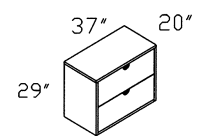

**DA-3614H**  
Open Hutch

**DA-6620CR**  
Kneespace Credenza

**DA-ELBT L/R**  
'L' W/Bow Top-Left or Right

**DA-EU L/R**  
Executive 'U' -Left or Right

**DA-3720LF**  
Lateral File

**DA-3720TDC**  
Two Door Cabinet

**DA-9642T 1-1/2" TOP**  
Executive Racetrack Conference Table

**CHAIR-02 MAPLE**  
(Matches the Maple Finish of Diamond Collection) Black Fabric Seat standard  
O.D. 23"W X 23" D x 32-1/2" H

**DA-70BO**  
Bookcase 70"H