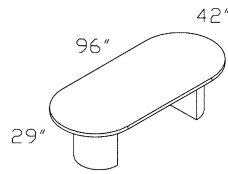

**DA-3614H**  
Open Hutch

**DA-6620CR**  
Kneespace Credenza

**DA-ELBT L/R**  
'L' W/Bow Top-Left or Right

**DA-EU L/R**  
Executive 'U' -Left or Right

**DA-3720LF**  
Lateral File

**DA-3720TDC**  
Two Door Cabinet

**DA-9642T 1-1/2" TOP**  
Executive Racetrack Conference Table

**CHAIR-02 MAPLE**  
(Matches the Maple Finish of Diamond Collection) Black Fabric Seat standard  
O.D. 23"W X 23" D x 32-1/2" H

**DA-70BO**  
Bookcase 70"H