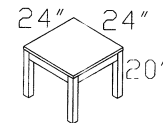

DA-2424T
End Table